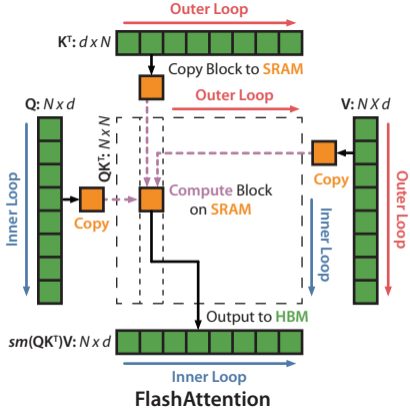

Memory Hierarchy with Bandwidth & Memory Size

SRAM: 19 TB/s (20 MB)

HBM: 1.5 TB/s (40 GB)

DRAM: 12.8 GB/s (>1 TB)

FlashAttention